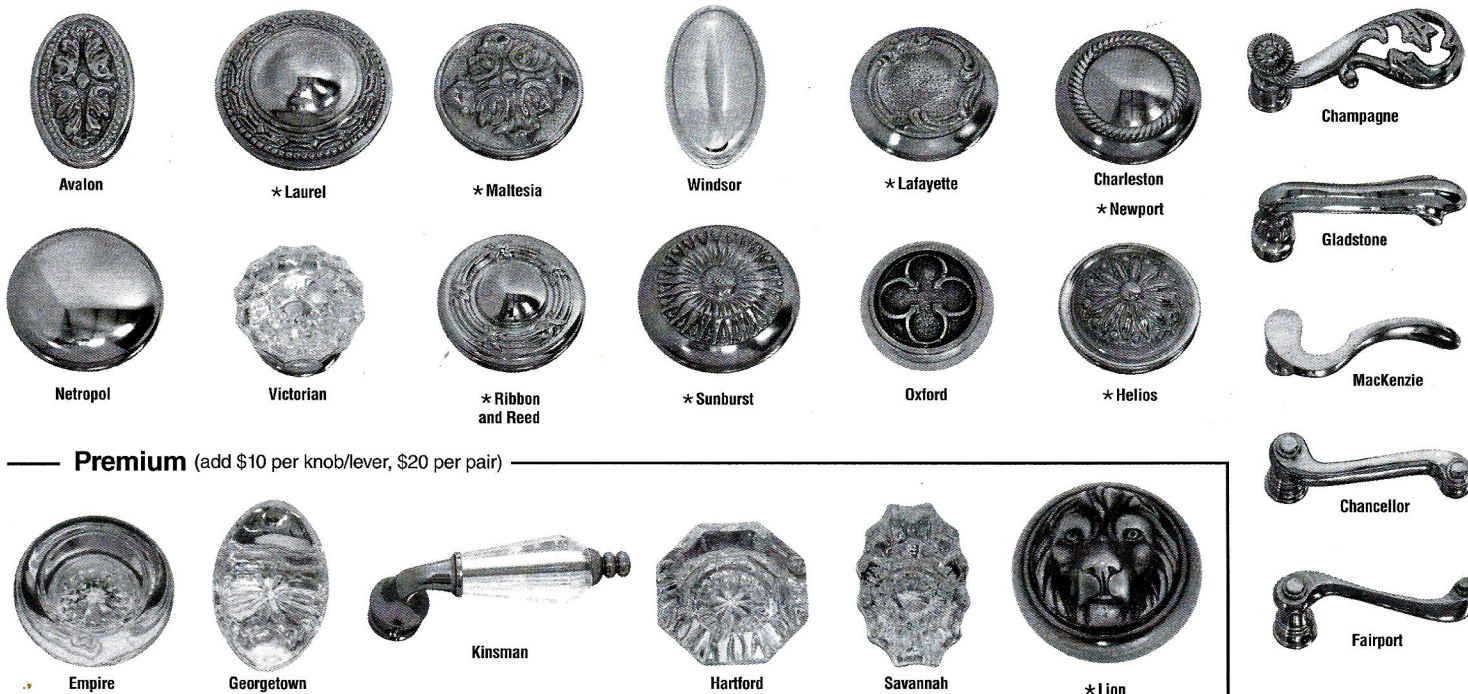

Salem Low-Profile Collection

1-1/4" Projection

- This low profile lever is specifically designed in combination with our 2" backset latch for use on swing patio doors, including Atrium doors with sliding screens. Matching 2" backset deadbolts also available. Available in all finishes.
- Available in Hall/Closet (passage) and Double Dummy functions.
- Rosette measures 2-5/8", 2-1/8" bore, concealed mount.
- All **BRASS Accents** finishes are hand-rubbed and assembled in USA.
- Sold as complete sets including all mounting hardware.

Product Number	Description	Polished Brass	Group 1 Finish	Group 2 Finish
D07-L150X	Passage Set 2"	99.00	129.00	139.00

For Double Dummy Set, see item D07-K360D on previous page.

D09-D0050	Single Cylinder Deadbolt - 2"	49.00	56.00	60.00
-----------	-------------------------------	-------	-------	-------

For double cylinder functions, add \$65.00 list price to the single cylinder deadbolt price.

* Due to a narrow backset, the following knobs indicated with (*) are not recommended.

Substitute Any Knob or Lever